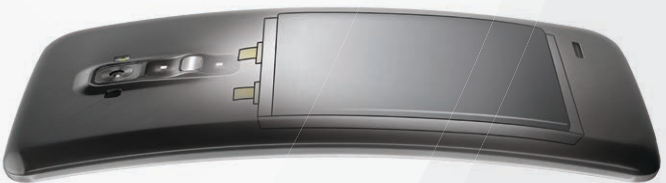

CURVED BATTERY

LG has created the world's first curved battery made to complement the curved design and slim shape of the LG G Flex. It touts a high capacity of 3,400 mAh to support all of your day-to-day activities.